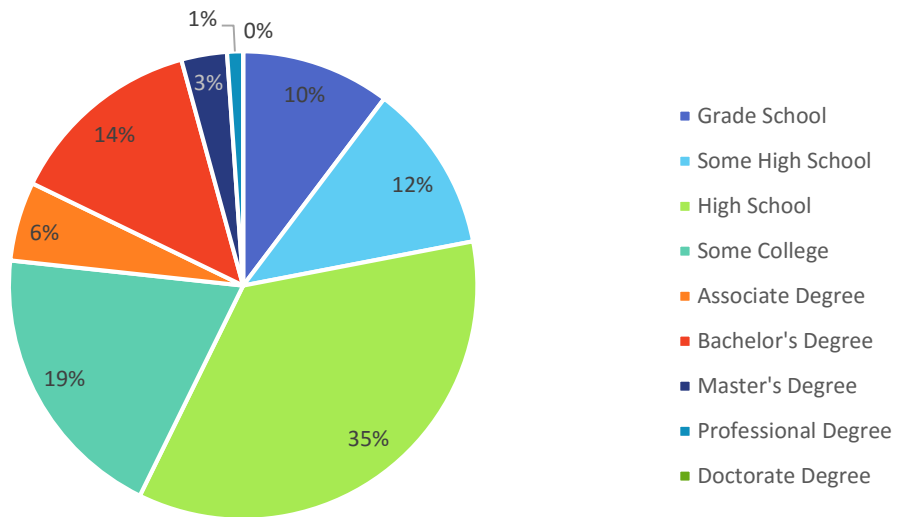

Altavista Population

3,472

Work Force

27,055

Population by Age

Population by Occupation

Highest Level of Education

Commute Time