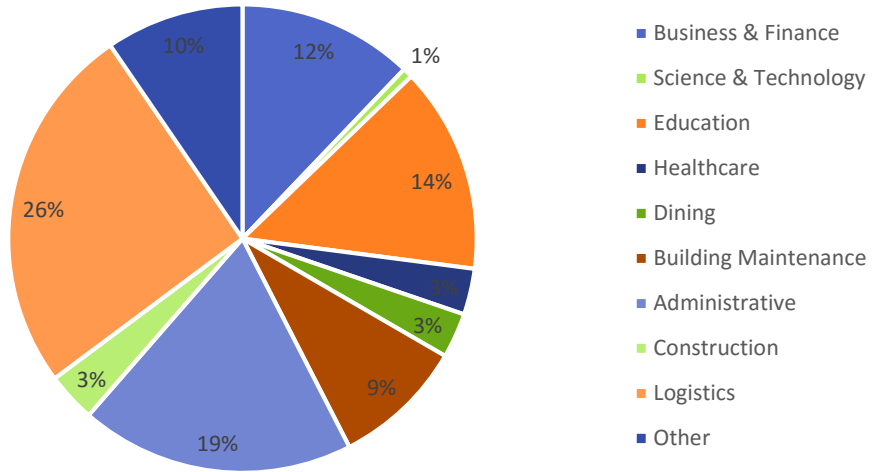

Altavista Population

3,472

Work Force

27,055

Population by Age

Population by Occupation

Highest Level of Education

Commute Time