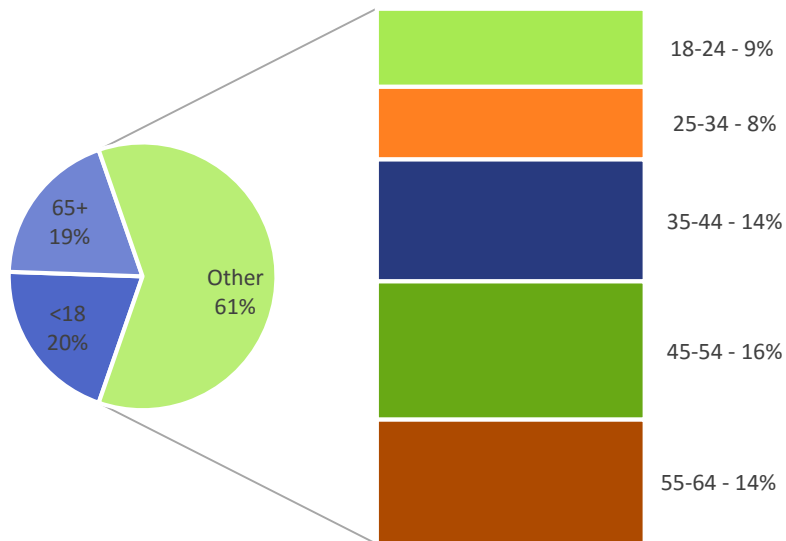

Altavista Population

3,472

Work Force

27,055

Population by Age

Population by Occupation

Highest Level of Education

Commute Time

Cost of Living*

*Based on a U.S. Average of 100