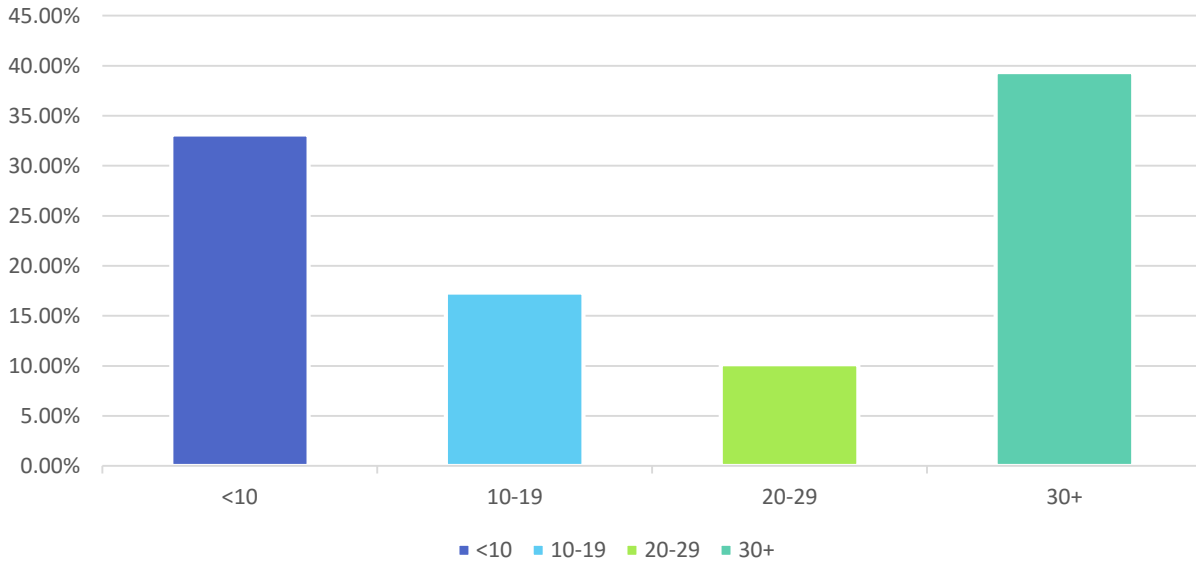

Altavista Population

3,472

Work Force

27,055

Population by Age

Population by Occupation

Highest Level of Education

Commute Time